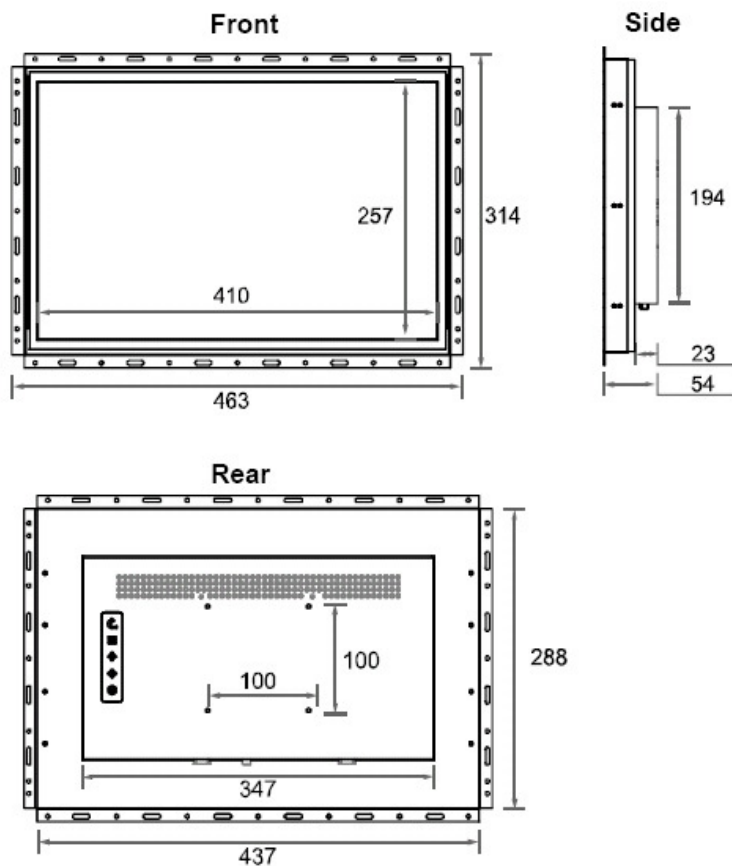

Multimedia Display System

19" Open Frame LCD Display (16:9)

Mechanical Drawing

FEATURES

Futac